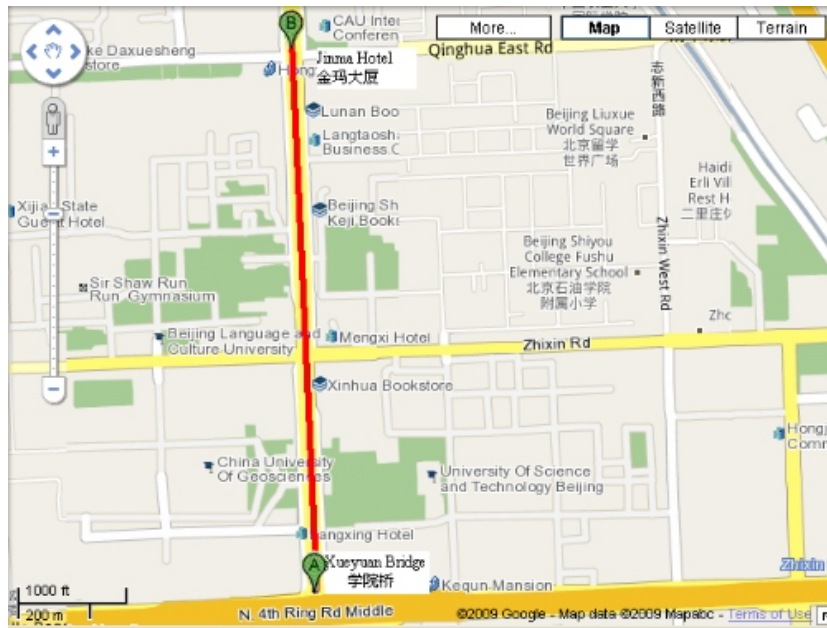

### Option 1:

By taxi (28 km, 90-100 Yuan, 30-40 min.)

Below is a sign in Chinese with the address and telephone number of the hotel (jpg image). You can print and show it to a taxi driver.

司机先生：

请带我去“农大东区的金码大厦”

地址：海淀区学清路 38 号金码大厦 A 座。

电话：62328899

Fig. 3 The route from the Airport to Jinma Hotel

### Option 2:

**By Airport Limousine (16 Yuan, 30-40 min.) + Taxi (10 Yuan, 5 min.)**

Please first take the airport limousine (07:00-24:00) to **Zhongguancun (中关村)**. There are four stops: 1. **Xiaoying (小营)**, 2. **Yayuncun (亚运村)**, 3. **Xueyuan Bridge (学院桥)**, 4. **Zhongguancun (中关村)**.

Please get off at the third stop: **Xueyuan Bridge (学院桥)**, then take a taxi to **Jinma Hotel (金码大厦)** (about 1.6 km).

**Fig. 4 The route from Xueyuan bridge (学院桥) to Jinma Hotel (金码大厦)**